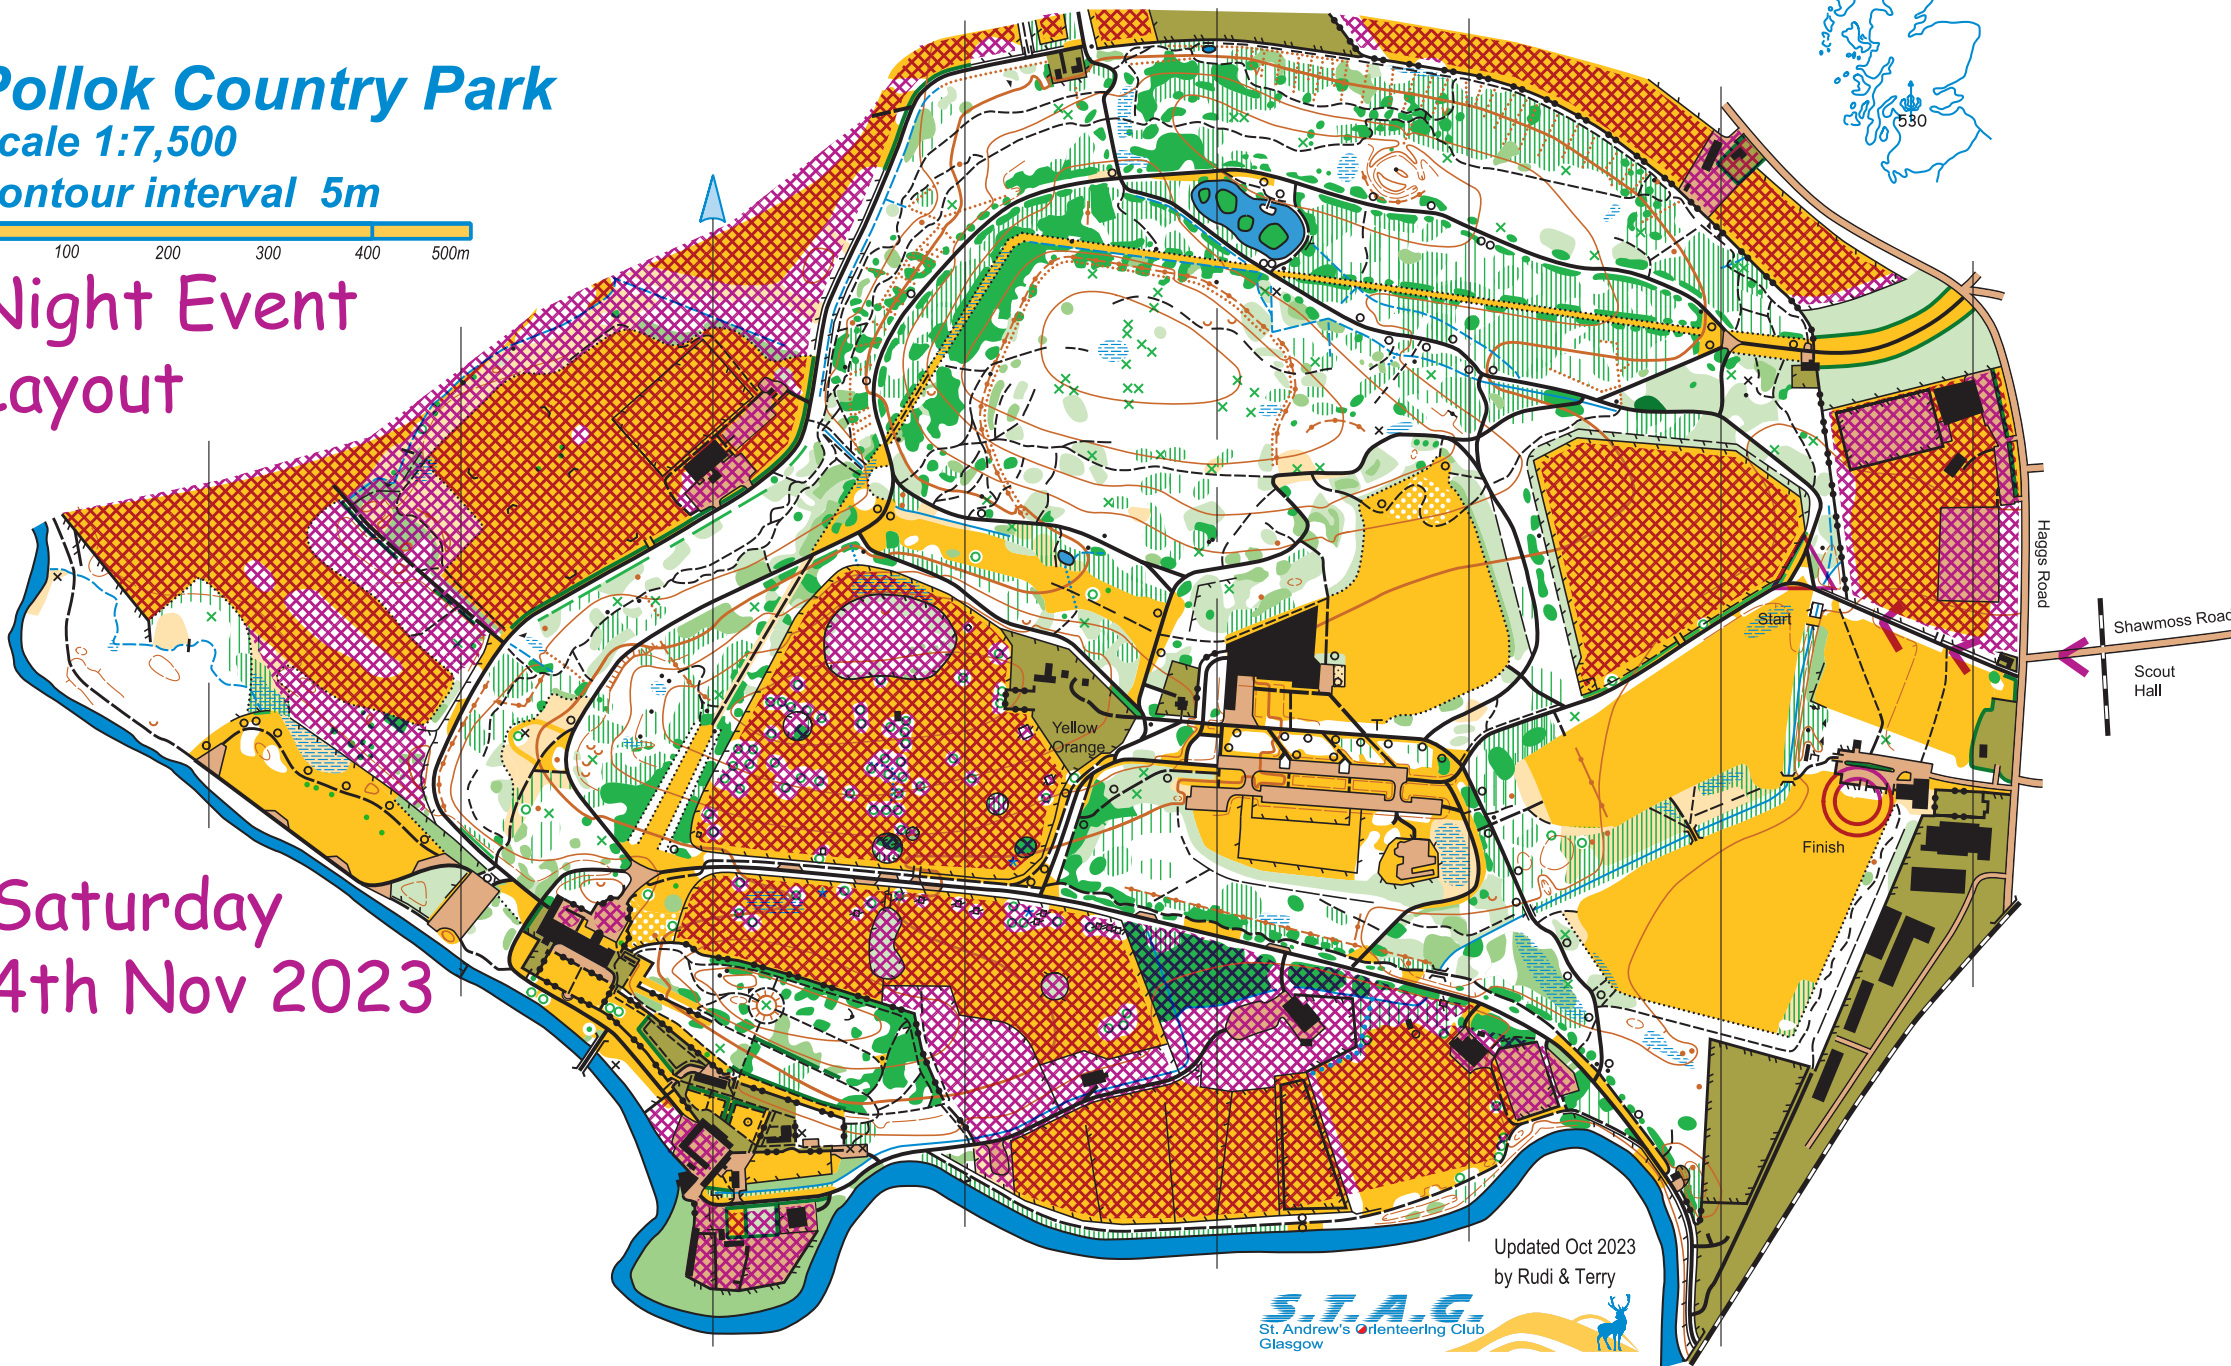

Pollok Country Park

scale 1:7,500

contour interval 5m

Night Event Layout

Saturday
4th Nov 2023

Updated Oct 2023
by Rudi & Terry