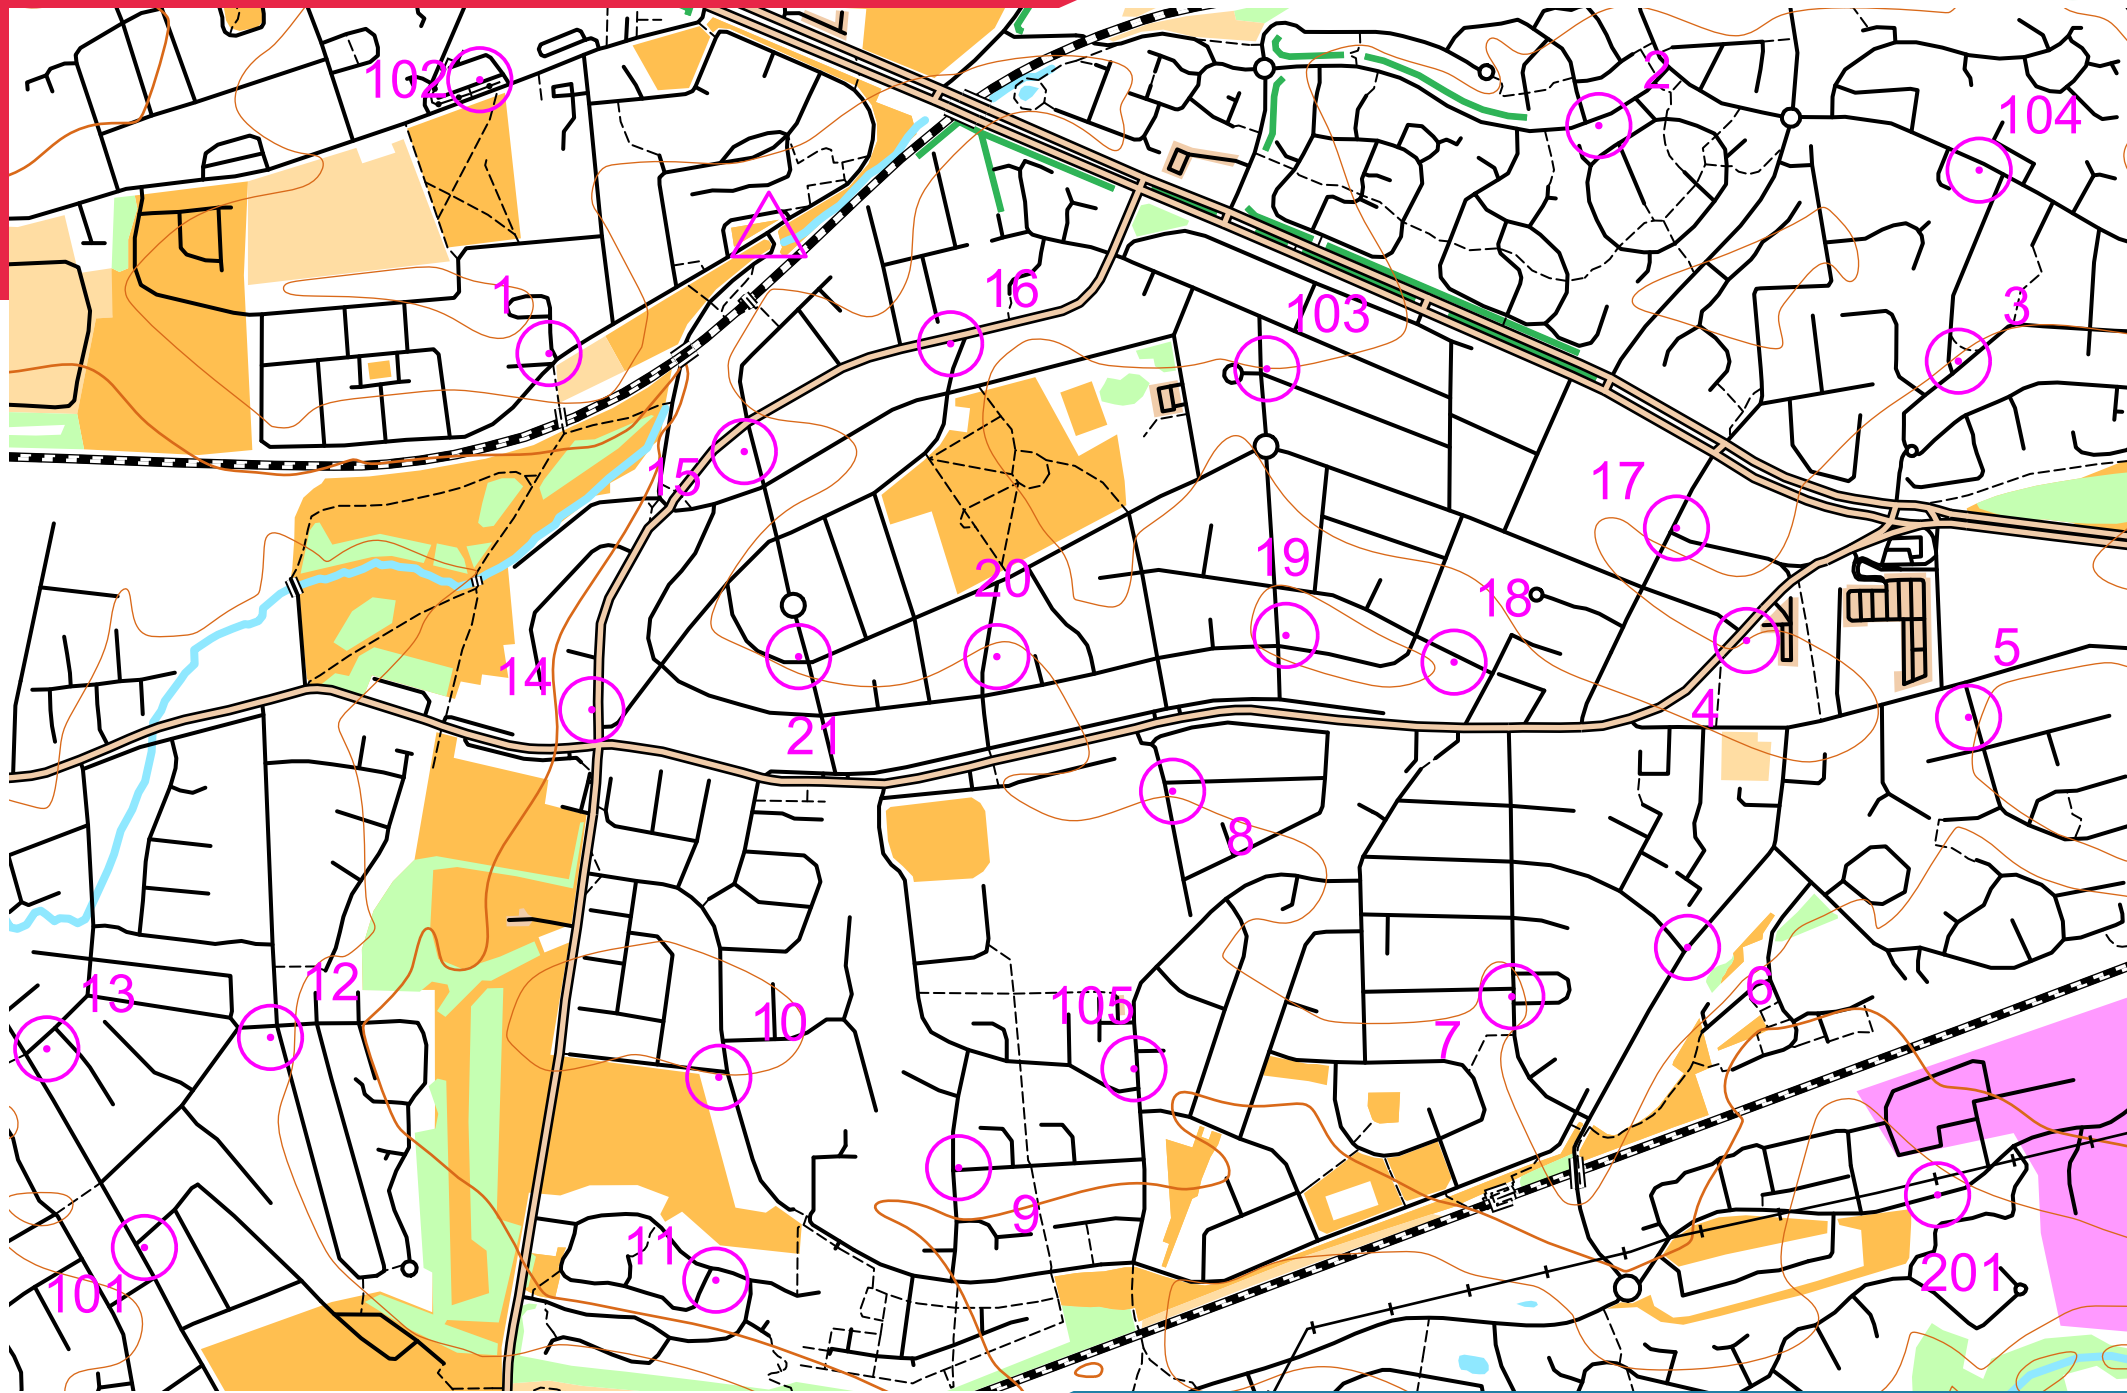

STAG BAILLIESTON & GARROWHILL

scale 1:10000, contours 10m
500m

Map data (c) OpenStreetMap, available under the Open Database Licence.
Contains OS data (c) Crown copyright & database right OS 2013-2017.
OOM created by Oliver O'Brien. Make your own: <http://oomap.co.uk/>

OOM v3 developed with a grant from the Orienteering Foundation
Map ID: 5cb871333b278