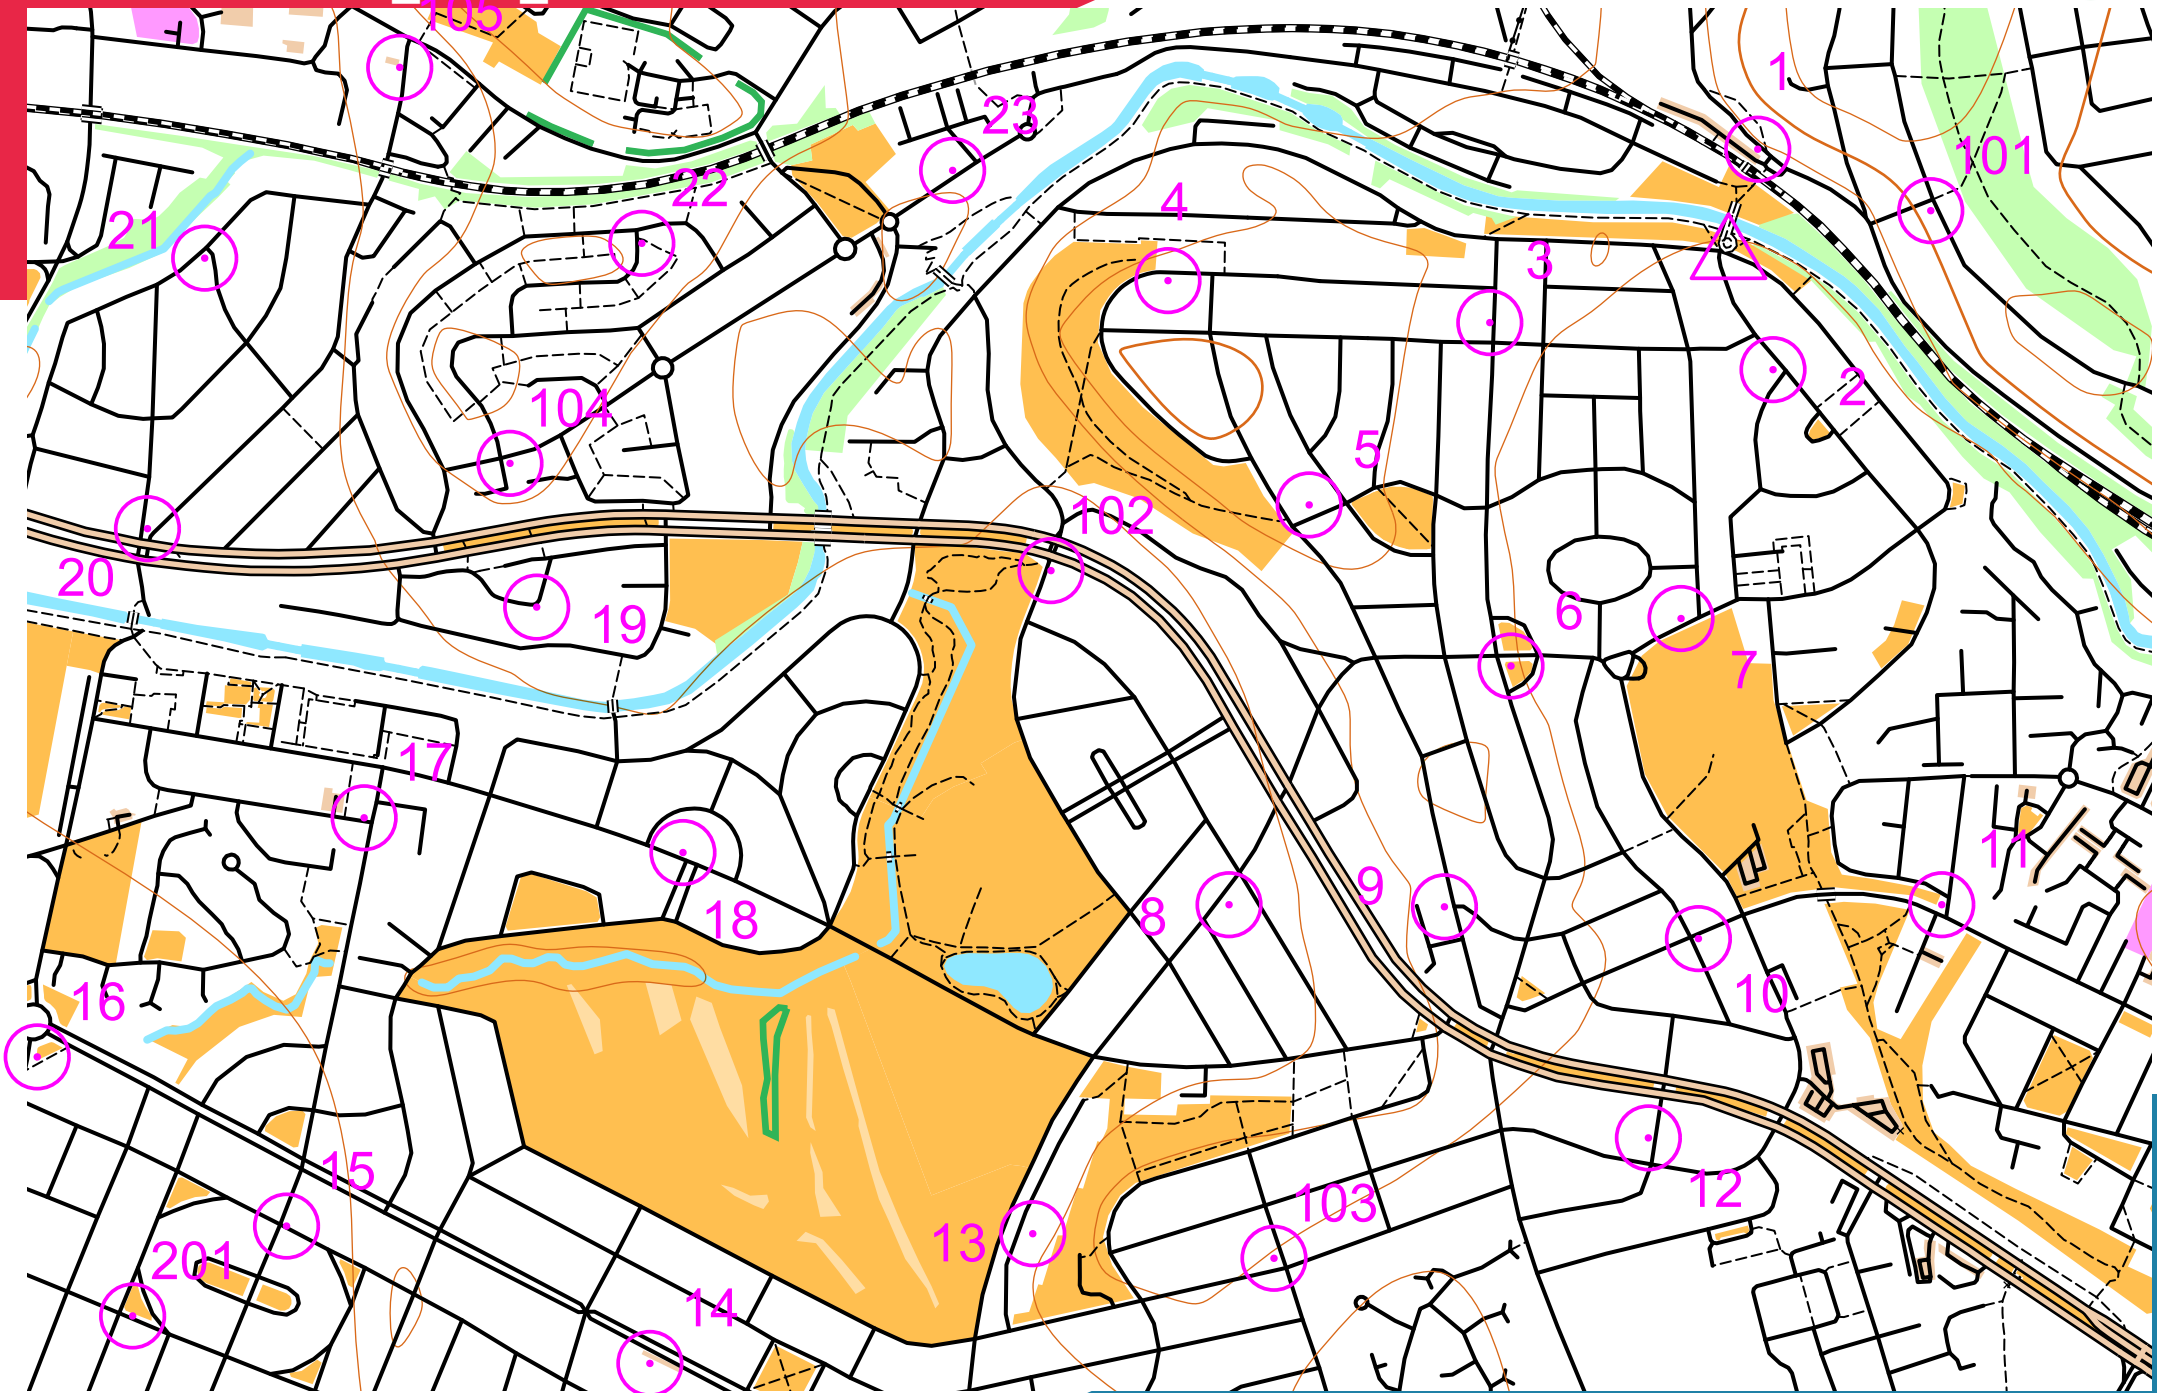

KNIGHTSWOOD AND TEMPLE

scale 1:10000, contours 10m
500m

Map data (c) OpenStreetMap, available under the Open Database Licence.
Contains OS data (c) Crown copyright & database right OS 2013-2017.
OOM created by Oliver O'Brien. Make your own: <http://oomap.co.uk/>