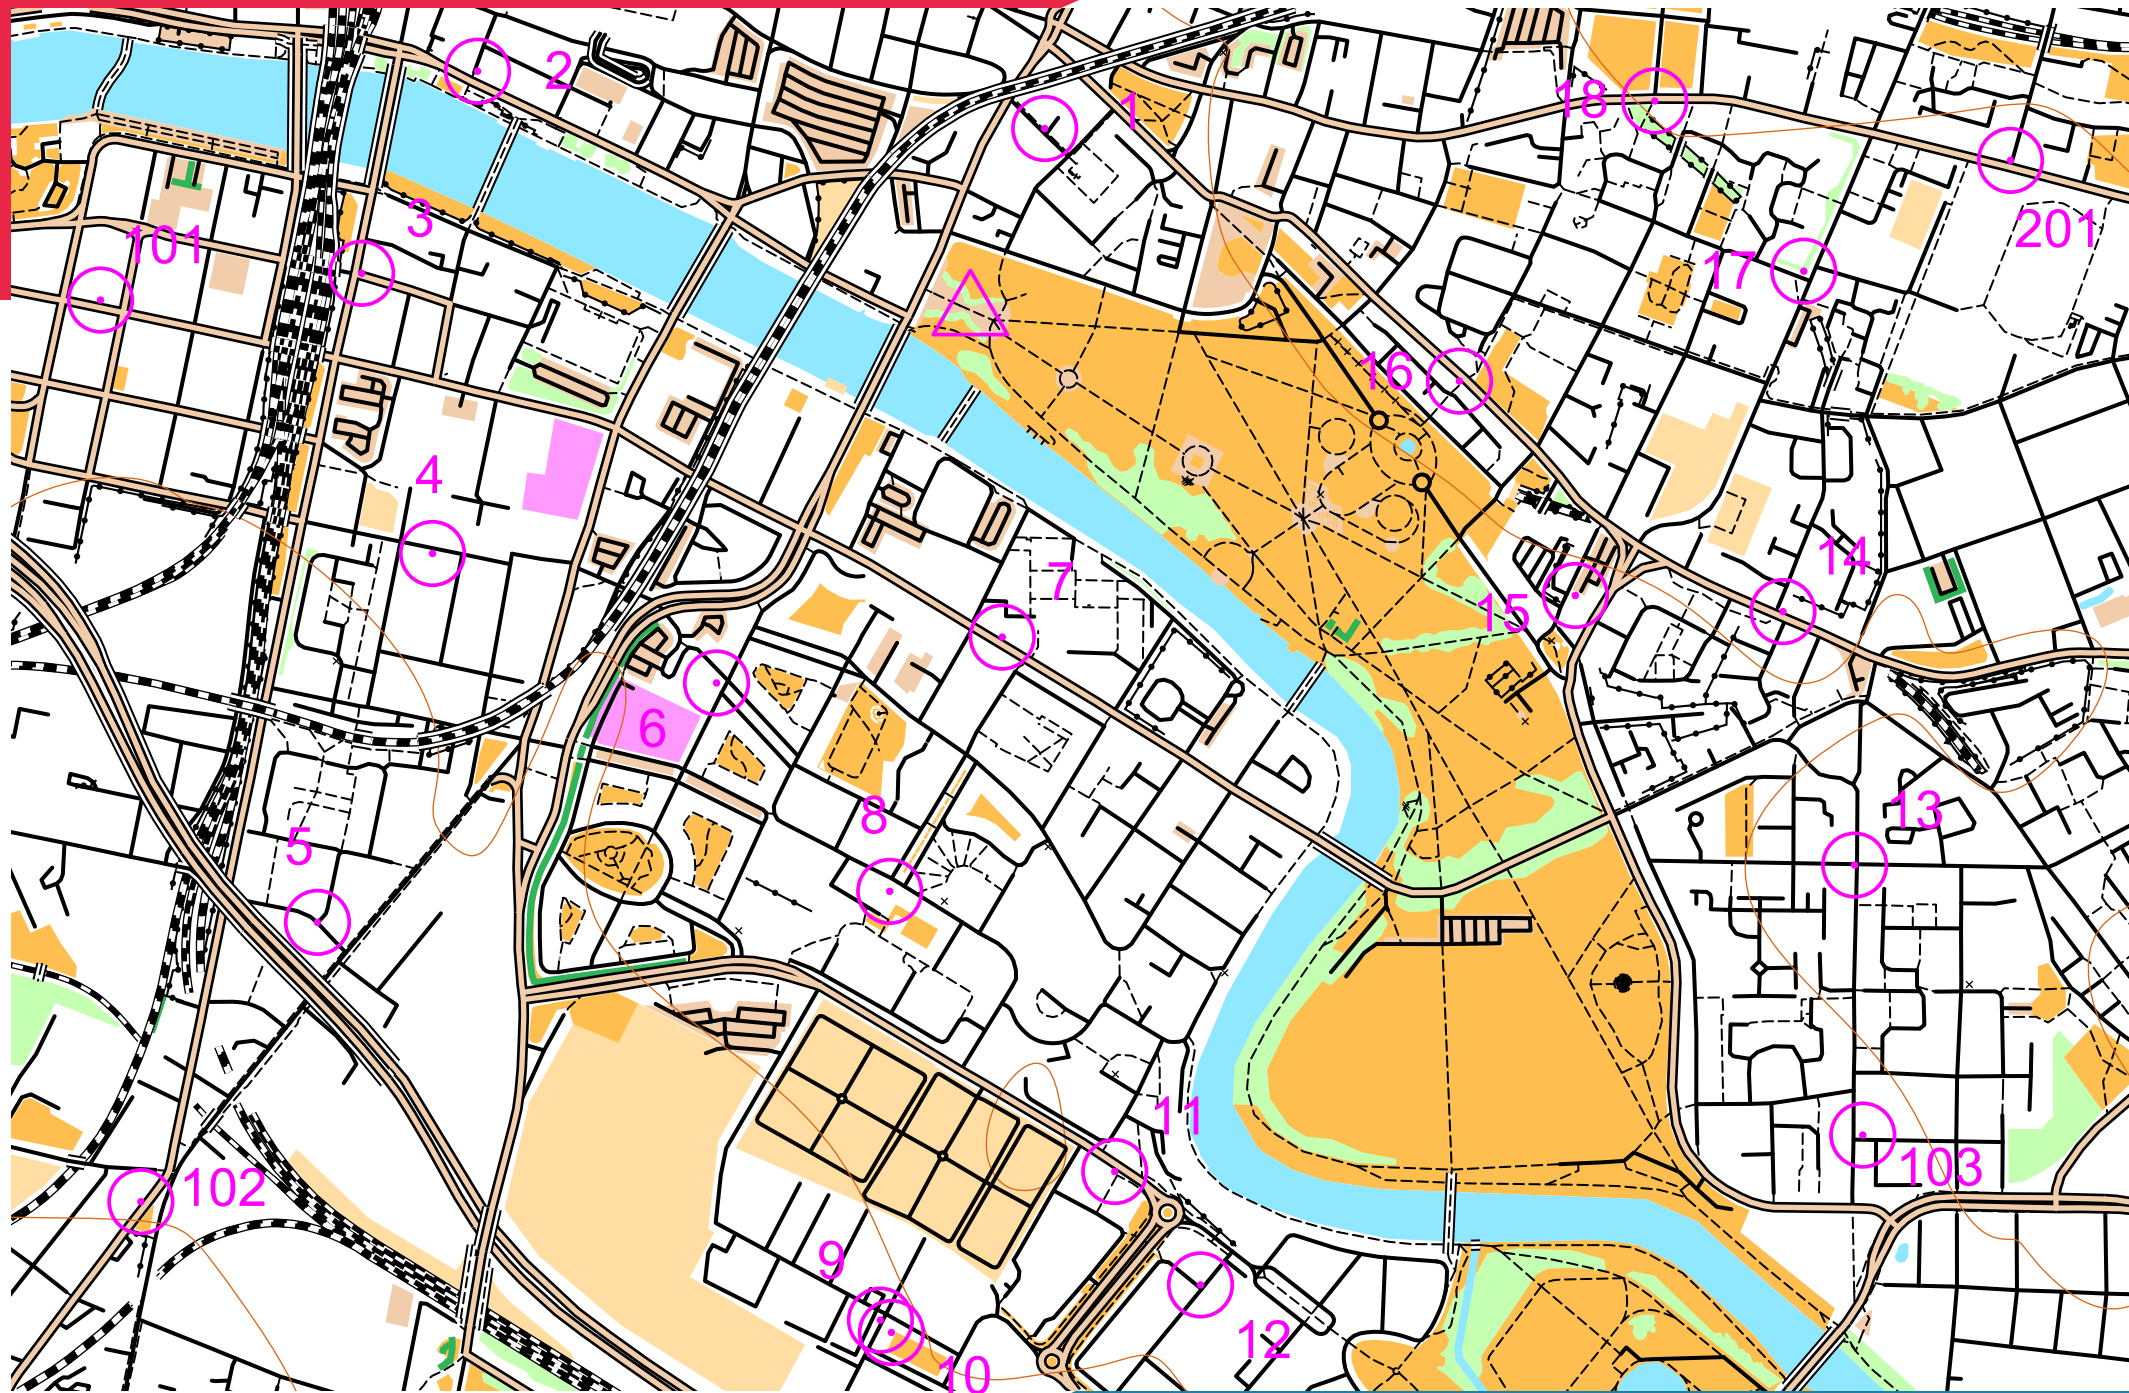

STAG POSTBOX-O / GORBALS AND BRIDGETON

scale 1:10000, contours 10m
500m

Map data (c) OpenStreetMap, available under the Open Database Licence.
Contains OS data (c) Crown copyright & database right OS 2013-2017.
OOM created by Oliver O'Brien. Make your own: <http://oomap.co.uk/>