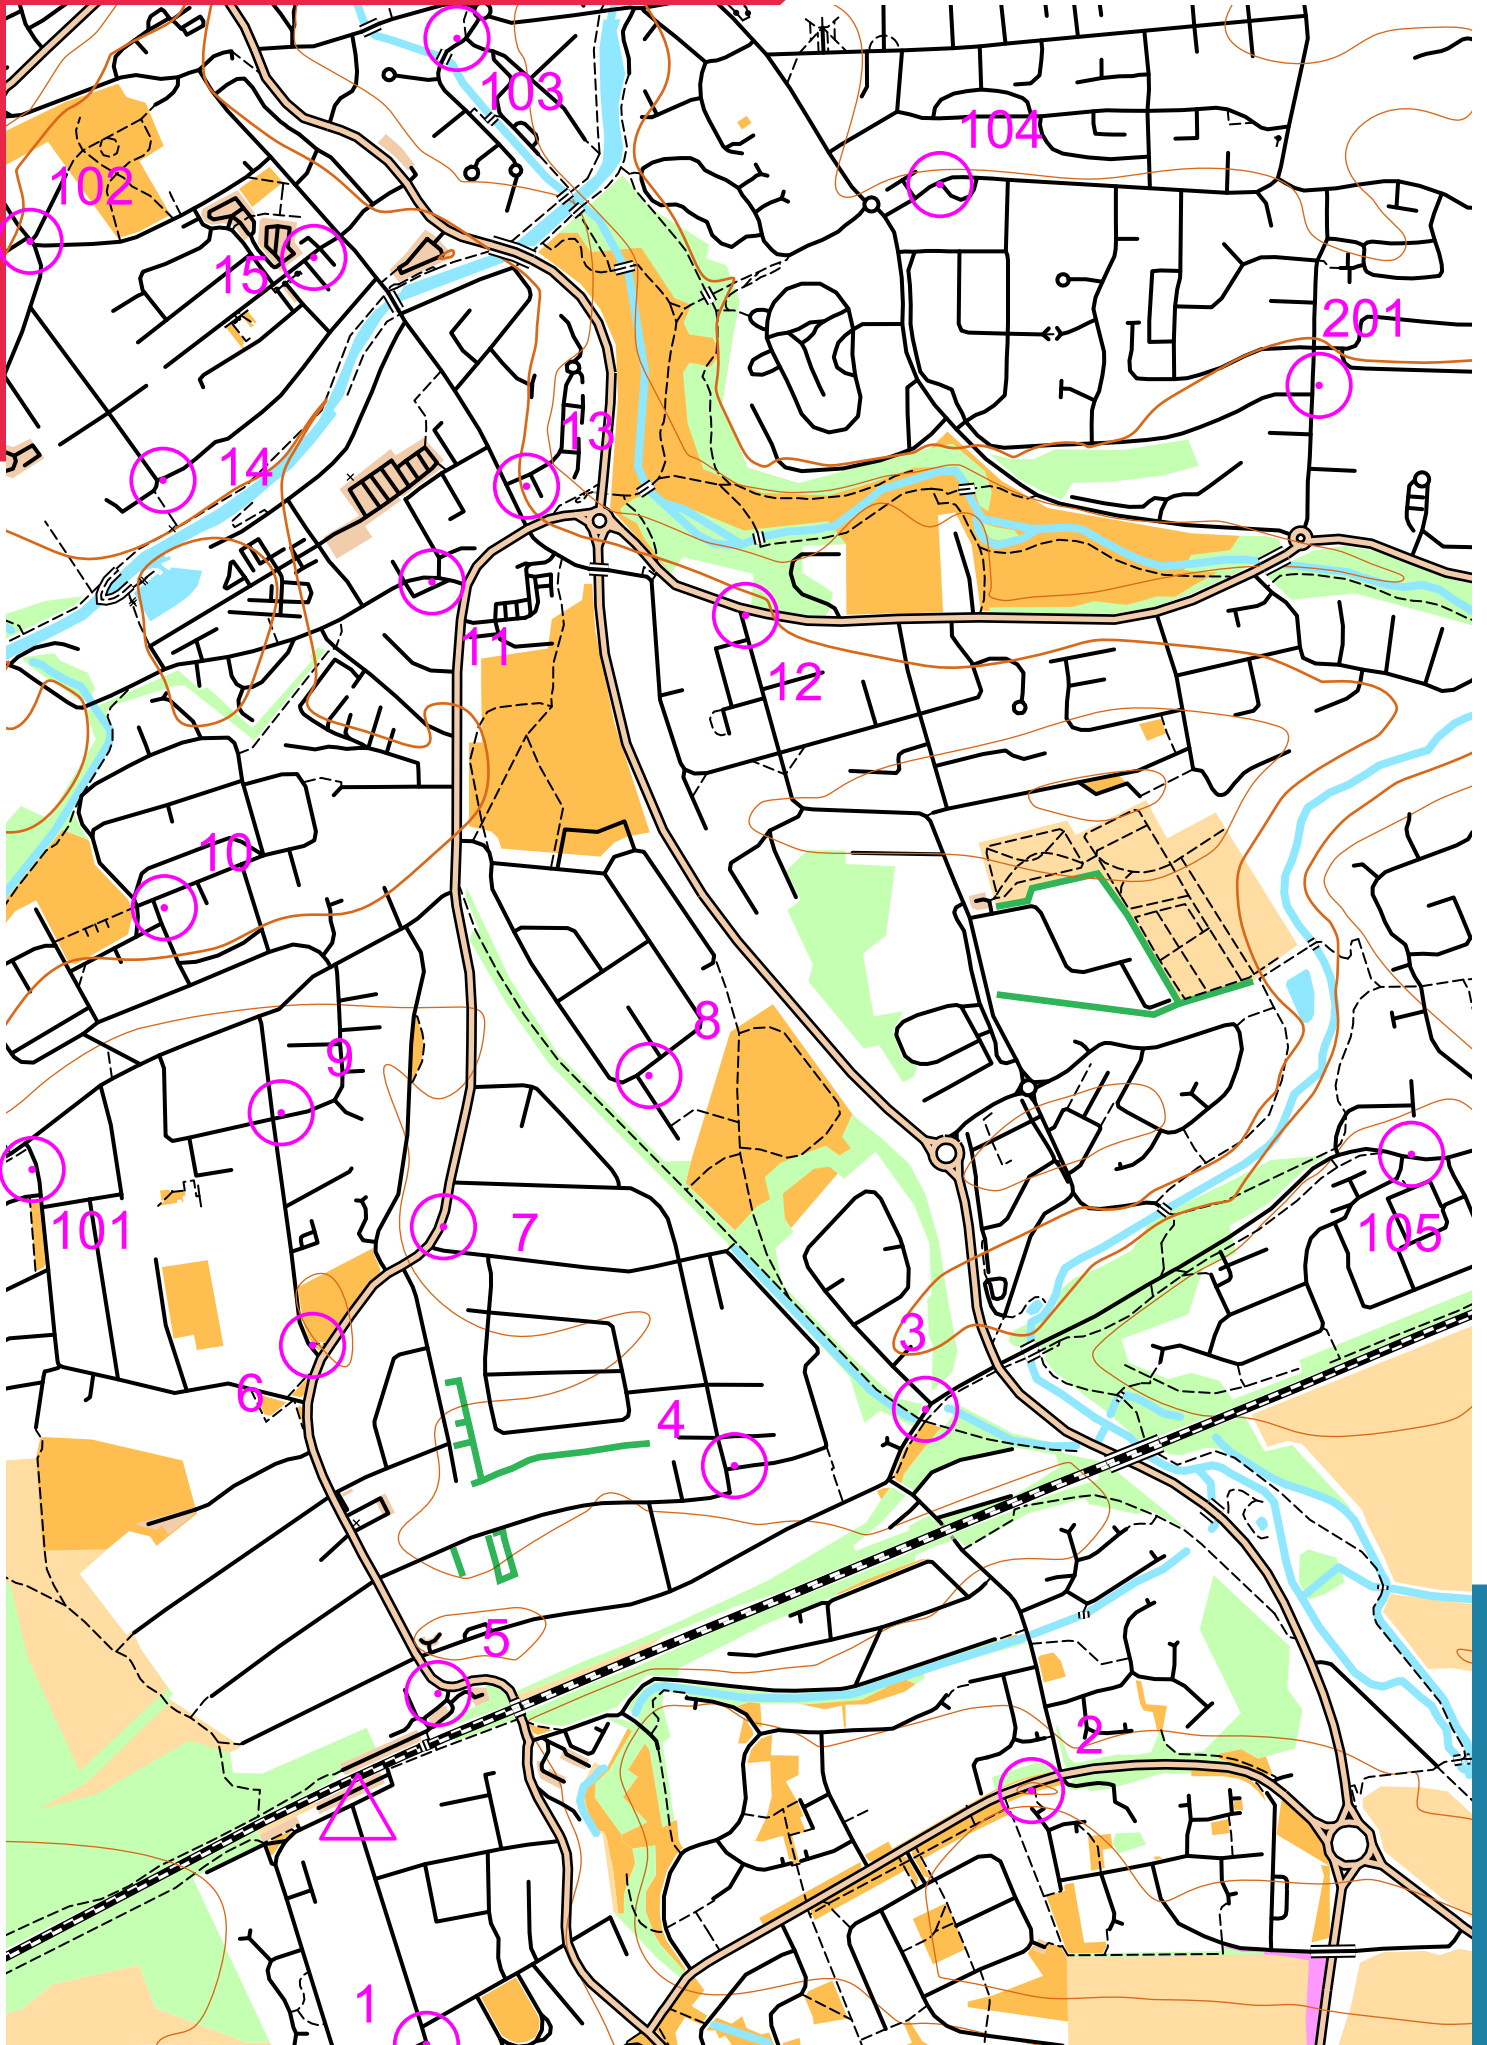

# KIRKINTILLOCH AND LENZIE

scale 1:10000, contours 10m  
500m

Map data (c) OpenStreetMap, available under the Open Database Licence.  
Contains OS data (c) Crown copyright & database right OS 2013-2017.  
OOM created by Oliver O'Brien. Make your own: <http://oomap.co.uk/>