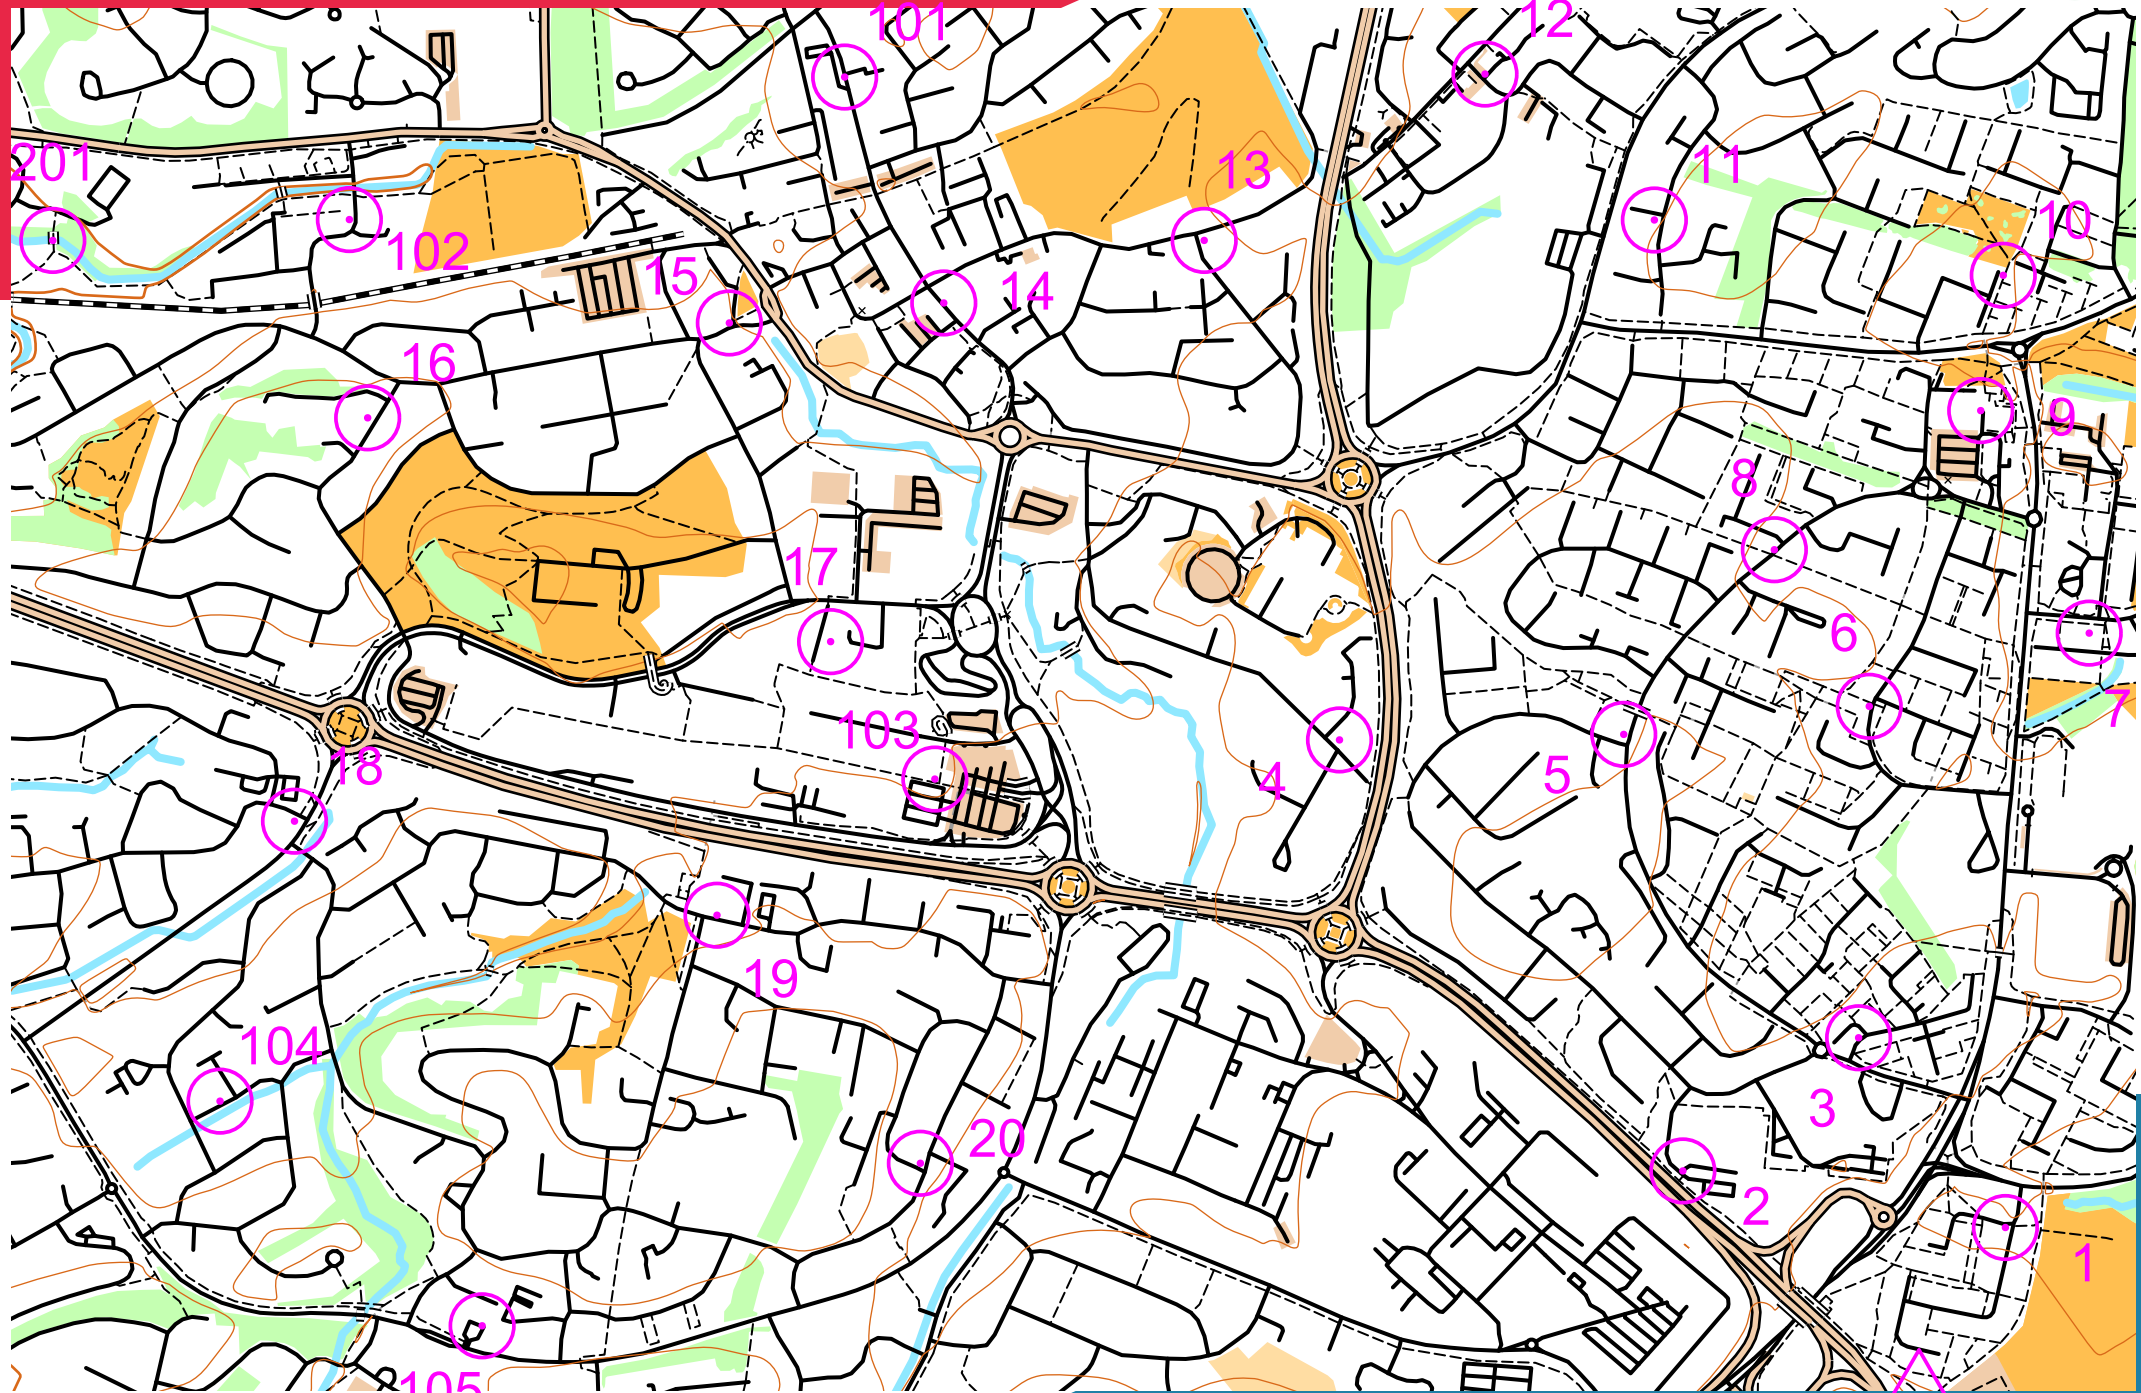

STAG POSTBOX-O AT EAST KILBRIDE

scale 1:10000, contours 10m
500m

Map data (c) OpenStreetMap, available under the Open Database Licence.
Contains OS data (c) Crown copyright & database right OS 2013-2017.
OOM created by Oliver O'Brien. Make your own: <http://oomap.co.uk/>