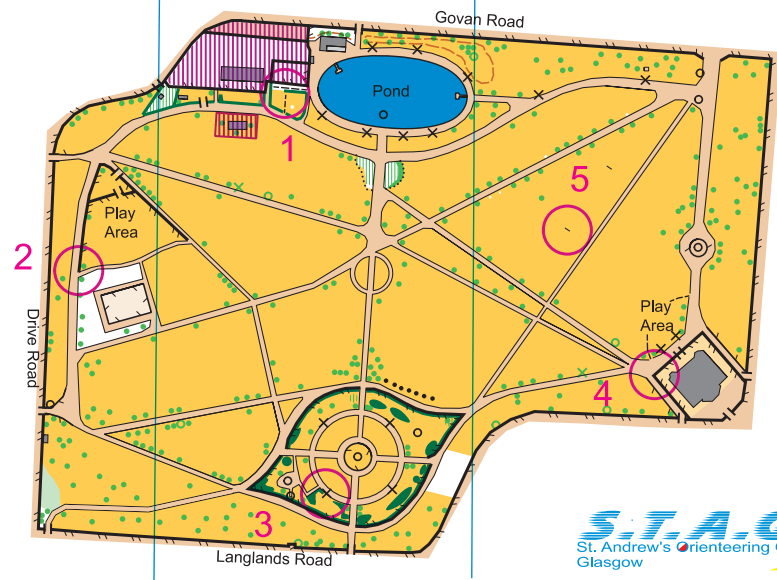

Key

- Building 
- High Fence 
- High Wall 
- Fence 
- Gate (Open) 
- Gate (Closed) 
- Park Road 
- Monument 
- Green Gym 
- Goalpost 
- Seat 
- Grass 
- Flower Beds 
- Wood-Run/Walk 
- Single Tree 
- Bushes 
- Out of Bounds 
- Small Path 
- Small Hill 

Elder Park Orienteering Map

Scale 1:5000
Survey September 2021
STAG Park/Postbox O Sept 2021

- Descriptions
1. Path End
 2. Fence End
 3. Seat
 4. Fence Corner
 5. Goalpost

Taped with White STAG tape.

STAG Park/Postbox O Sept 2021

VICTORIA PARK

scale 1:5,000 contour interval 5m

- Post Number and Description
- 3 Bush East
 - 4 High Fence End
 - 5 Road East Side
 - 8 Fence Corner
 - 9 Fence End
 - 10 Bushes SW