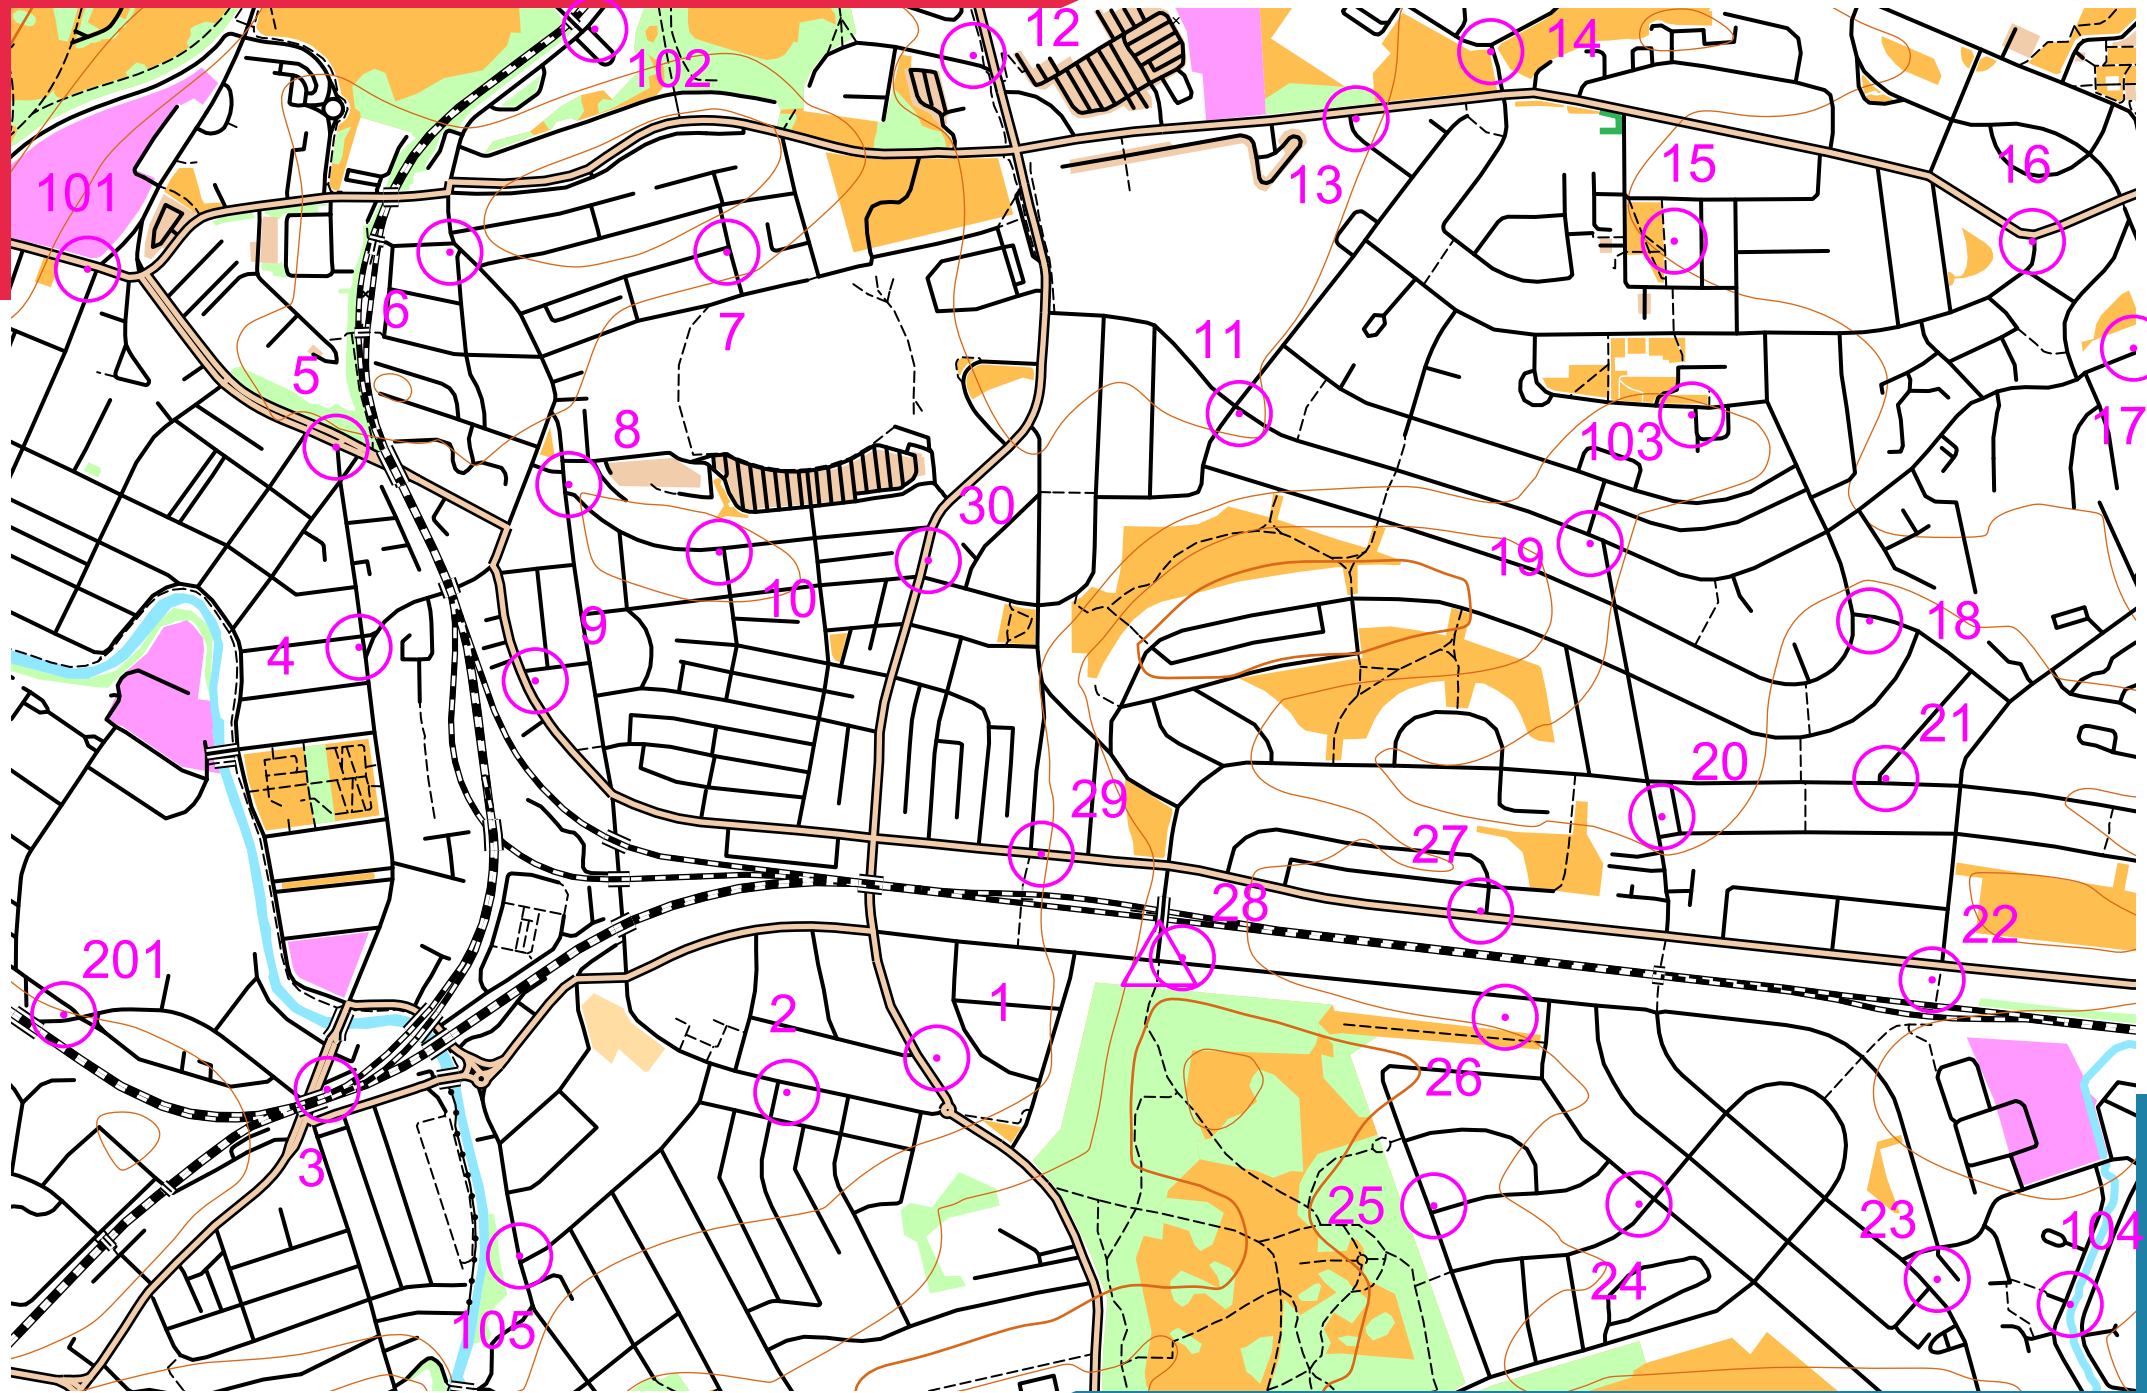

MT FLORIDA AND KINGS PARK

scale 1:10000, contours 10m
500m

Map data (c) OpenStreetMap, available under the Open Database Licence.
Contains OS data (c) Crown copyright & database right OS 2013-2017.
OOM created by Oliver O'Brien. Make your own: <http://oomap.co.uk/>