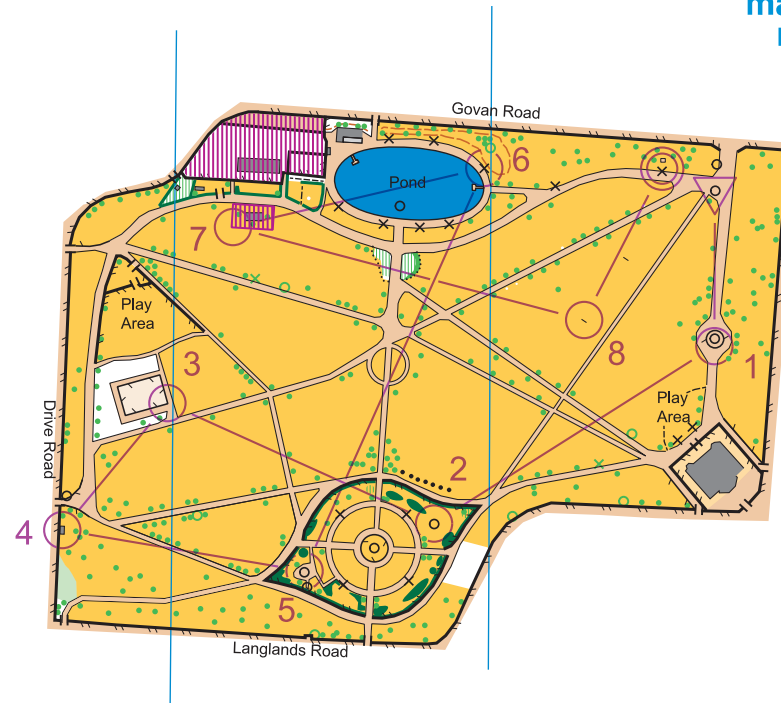

Key

- Building
- High Fence
- High Wall
- Fence
- Gate (Open)
- Gate (Closed)
- Park Road
- Monument
- Green Gym
- Goalpost
- Seat
- Grass
- Flower Beds
- Wood-Run/Walk
- Single Tree
- Bushes
- Out of Bounds
- Small Path
- Small Hill