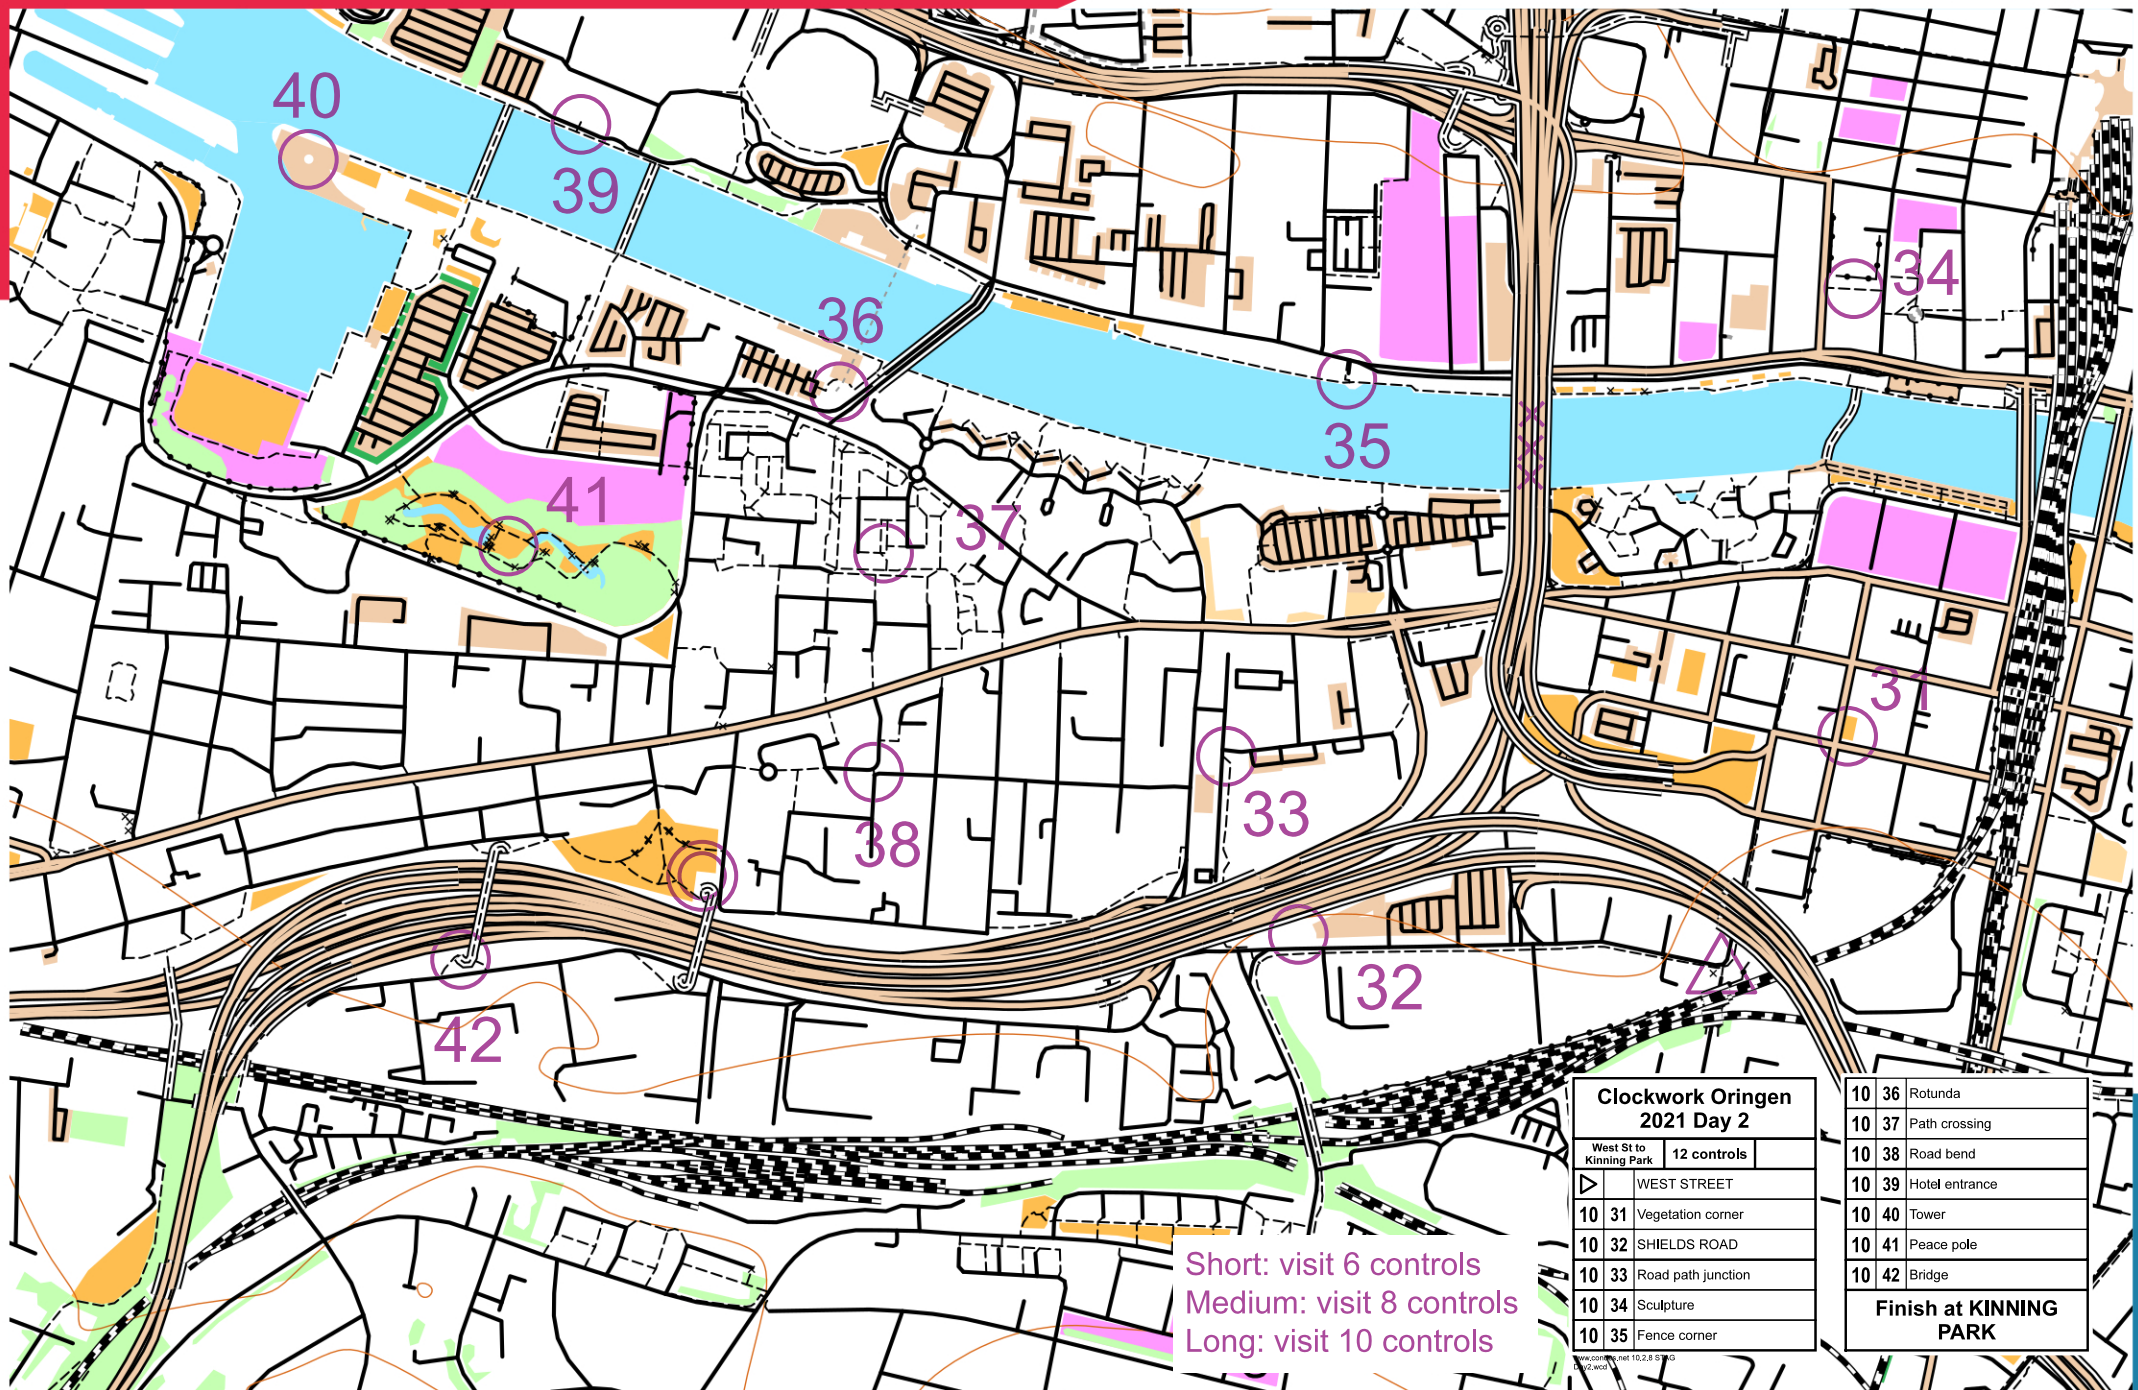

CLOCKWORK ORINGEN DAY 2

scale 1:10000, contours 10m
500m

Short: visit 6 controls
Medium: visit 8 controls
Long: visit 10 controls

Clockwork Oringen 2021 Day 2	
West St to Kinning Park	12 controls
WEST STREET	
10 31	Vegetation corner
10 32	SHIELDS ROAD
10 33	Road path junction
10 34	Sculpture
10 35	Fence corner

10 36	Rotunda
10 37	Path crossing
10 38	Road bend
10 39	Hotel entrance
10 40	Tower
10 41	Peace pole
10 42	Bridge
Finish at KINNING PARK	

Map data (c) OpenStreetMap, available under the Open Database Licence.
Contains OS data (c) Crown copyright & database right OS 2013-2017.
OOM created by Oliver O'Brien. Make your own: <http://oomap.co.uk/>