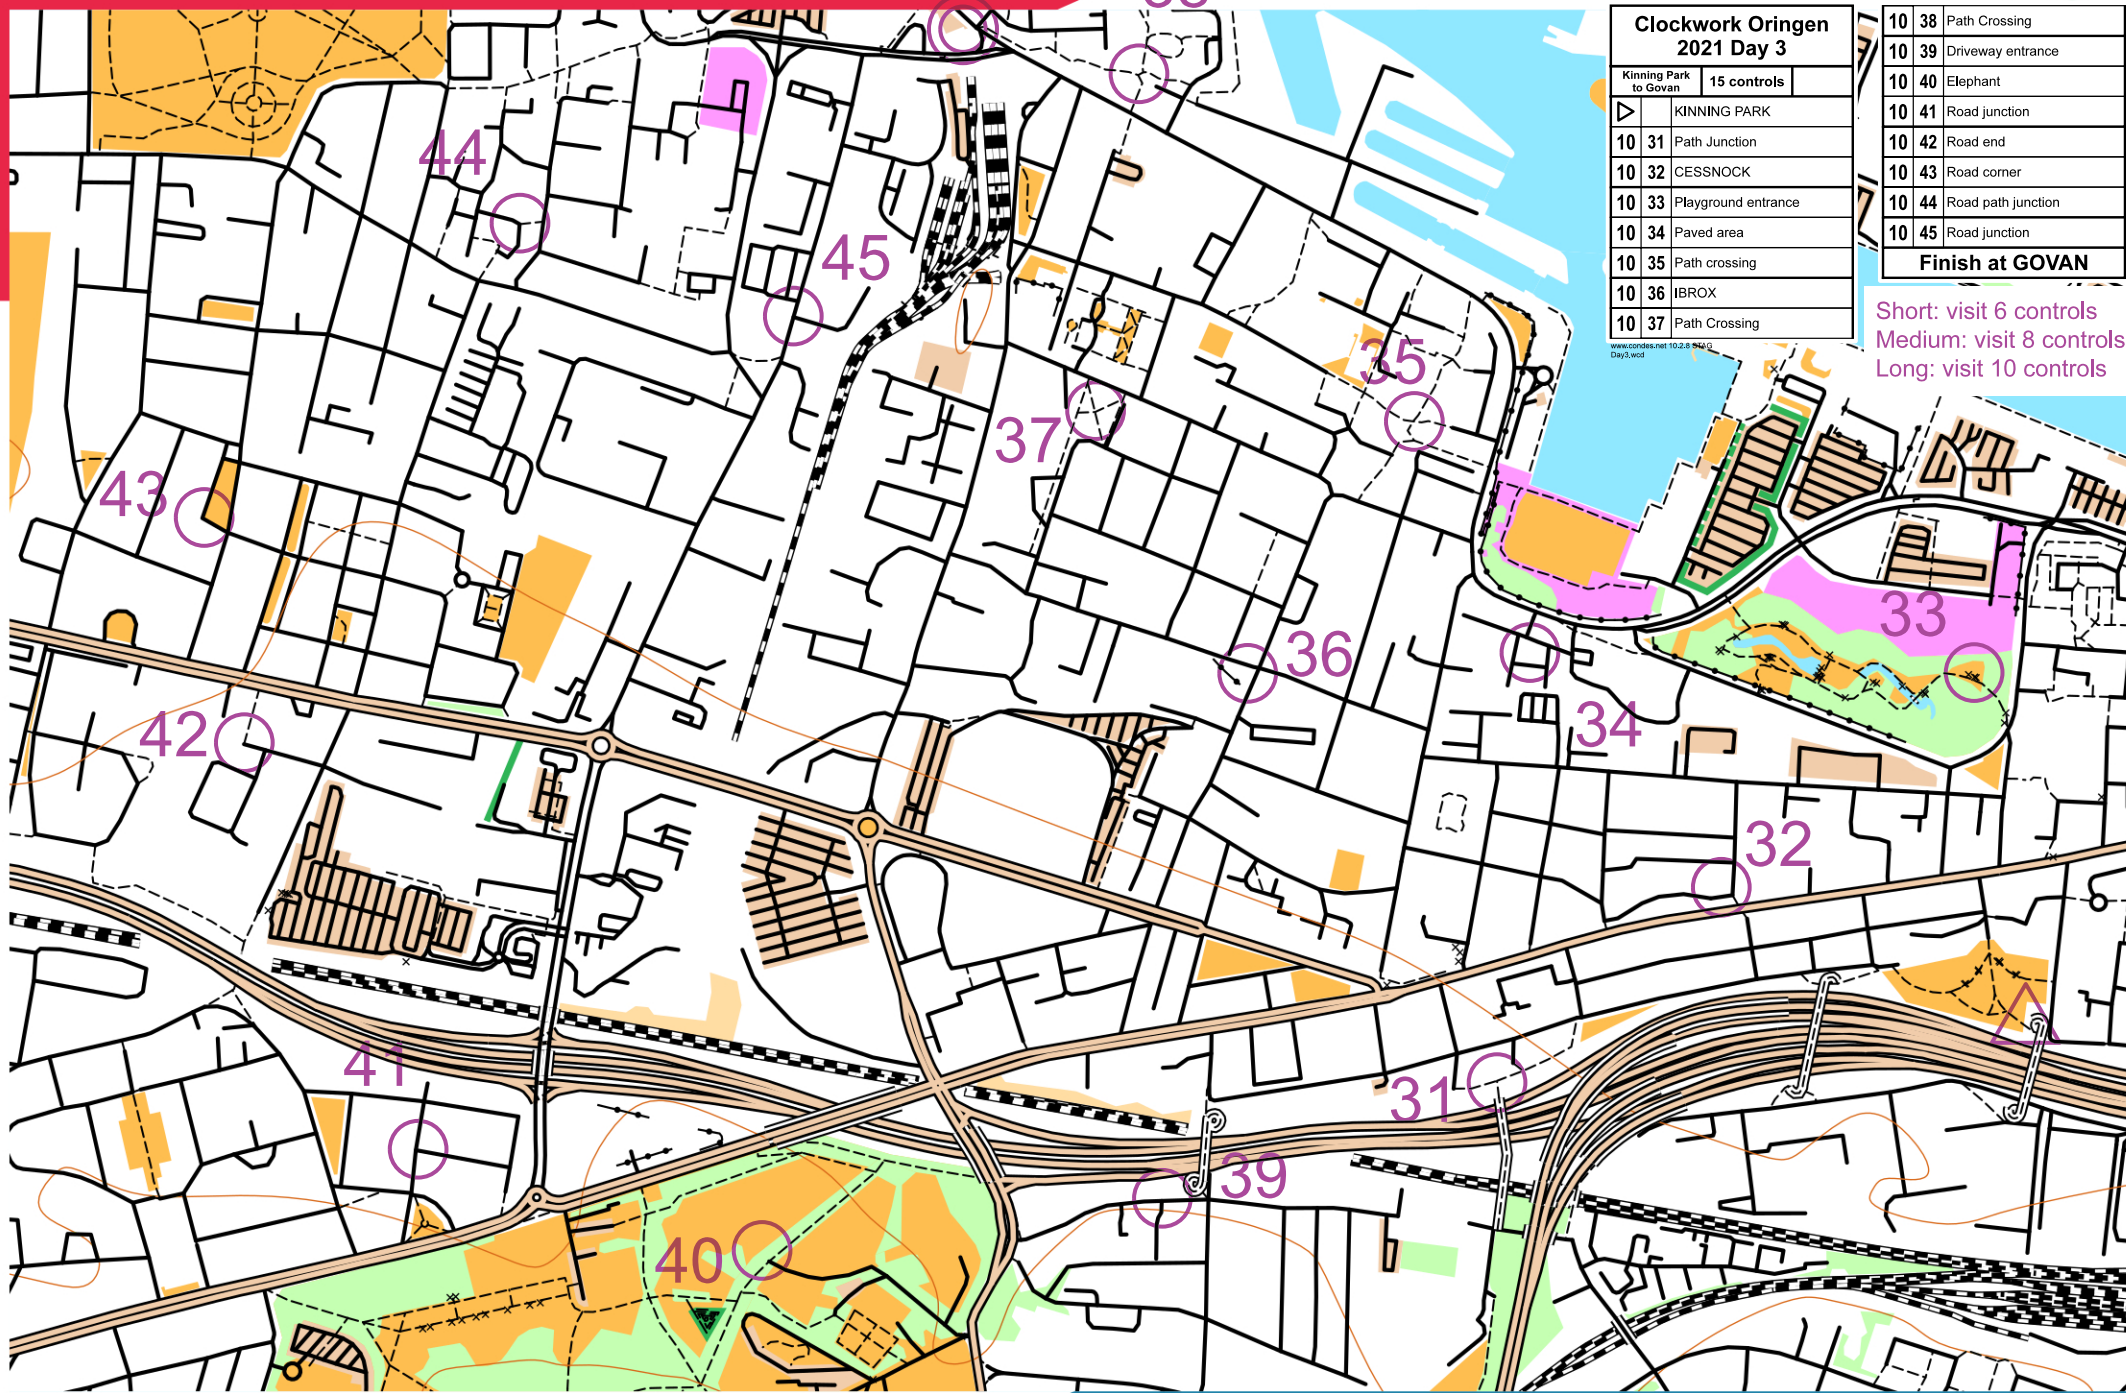

# CLOCKWORK ORINGEN DAY 3

scale 1:10000, contours 10m  
500m

Clockwork Oringen 2021 Day 3	
Kinning Park to Govan	15 controls
KINNING PARK	
10 31	Path Junction
10 32	CESSNOCK
10 33	Playground entrance
10 34	Paved area
10 35	Path crossing
10 36	IBROX
10 37	Path Crossing

10 38	Path Crossing
10 39	Driveway entrance
10 40	Elephant
10 41	Road junction
10 42	Road end
10 43	Road corner
10 44	Road path junction
10 45	Road junction

**Finish at GOVAN**

Short: visit 6 controls  
Medium: visit 8 controls  
Long: visit 10 controls

Map data (c) OpenStreetMap, available under the Open Database Licence.  
Contains OS data (c) Crown copyright & database right OS 2013-2017.  
OOM created by Oliver O'Brien. Make your own: <http://oomap.co.uk/>