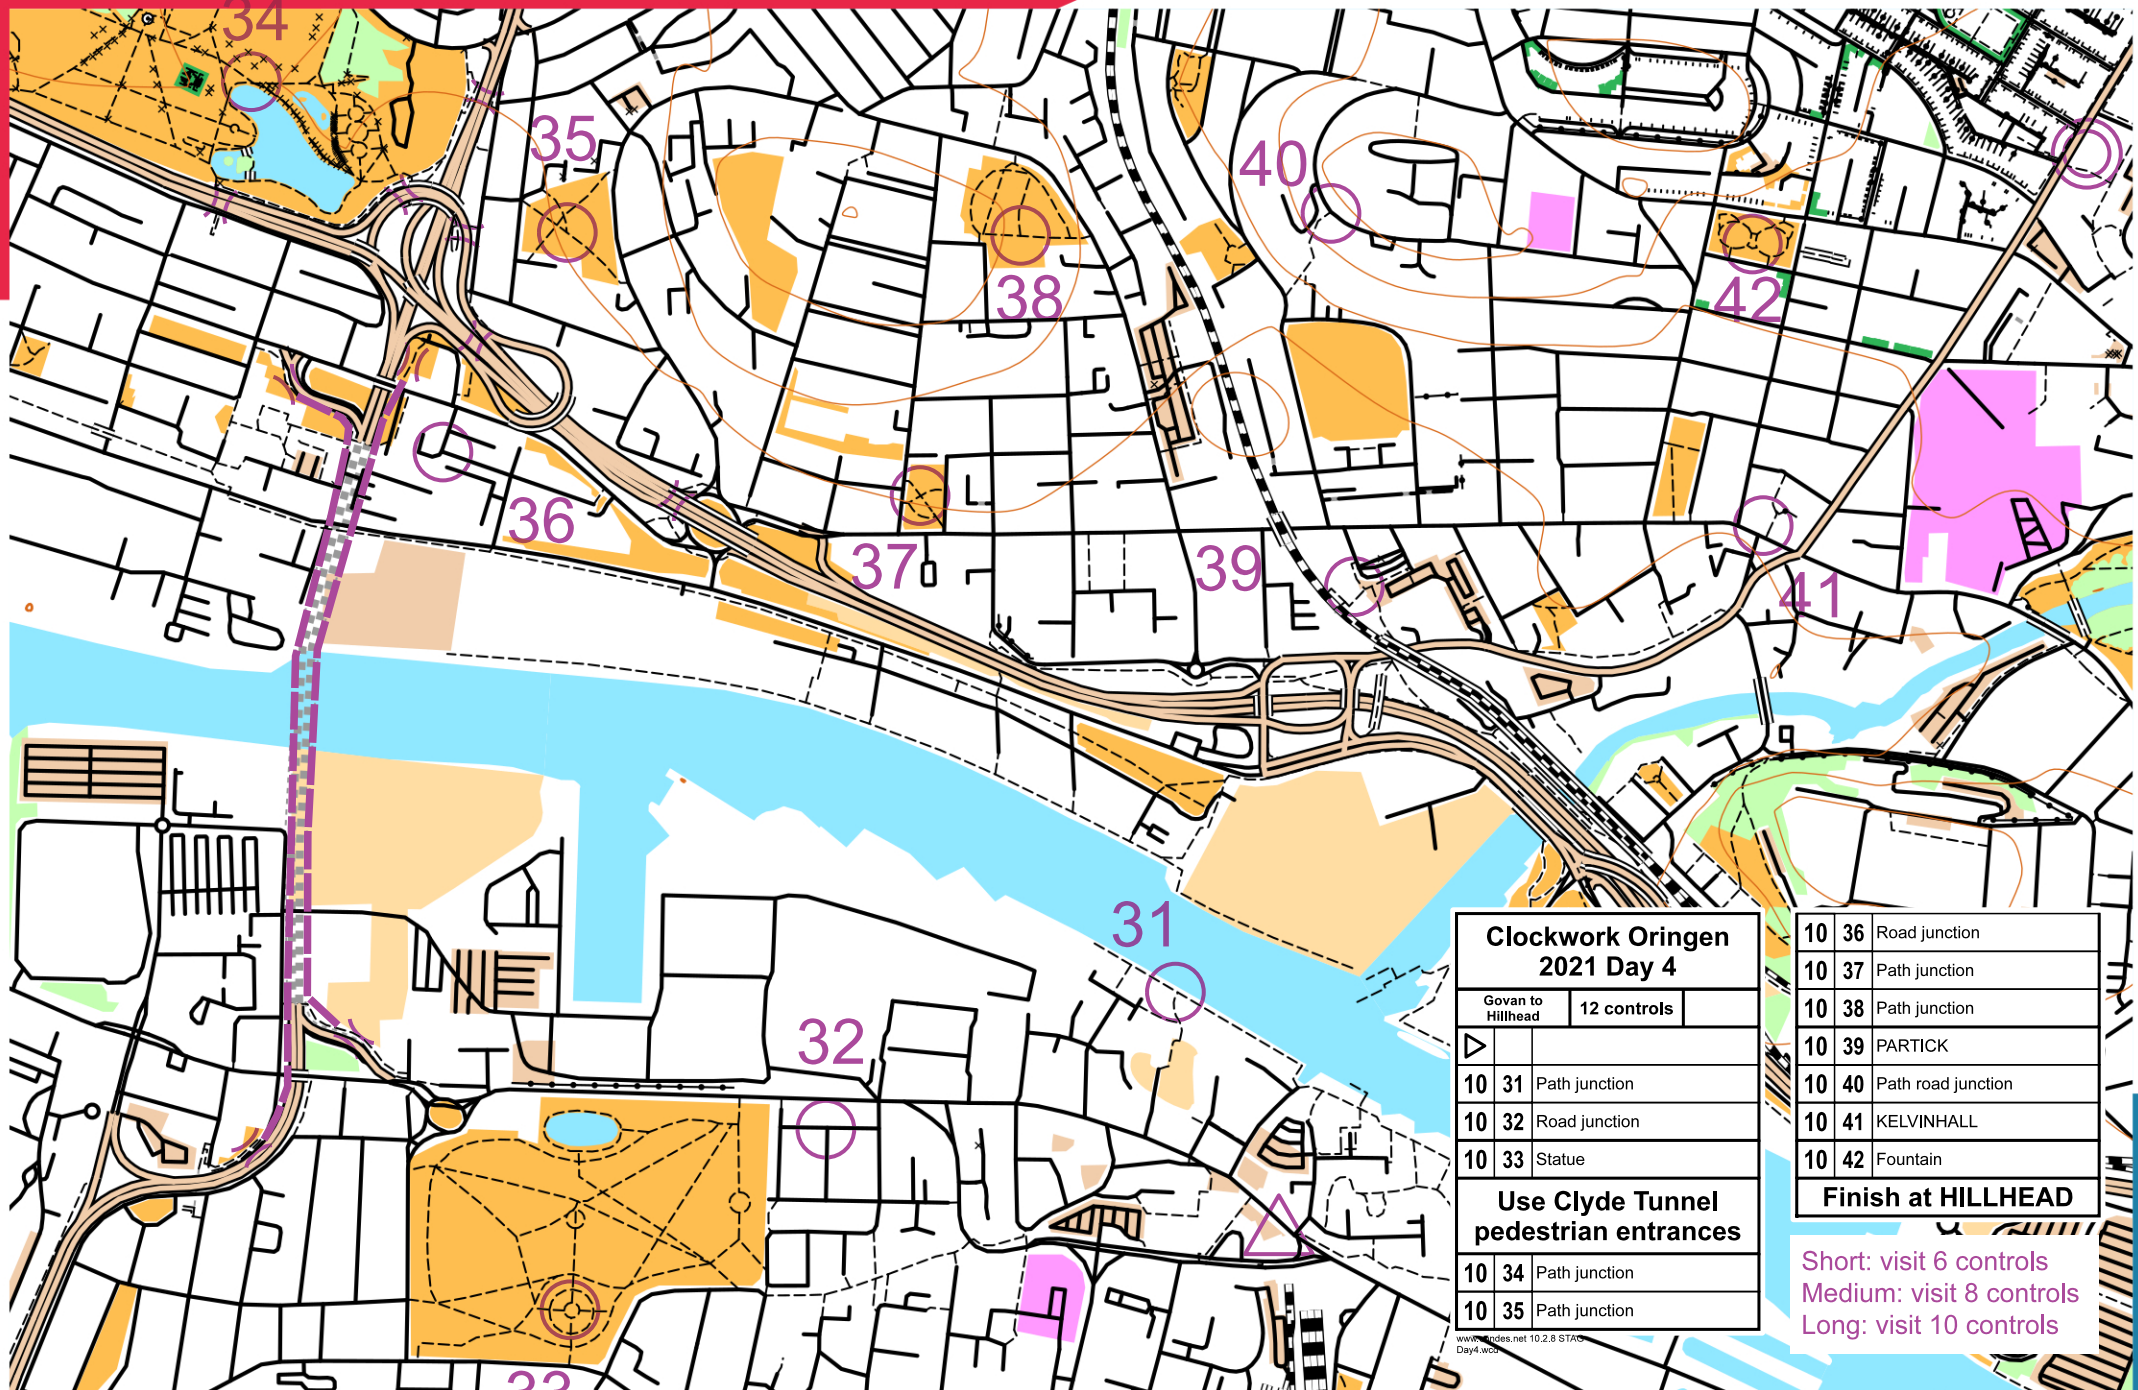

CLOCKWORK ORINGEN DAY 4

scale 1:10000, contours 10m
500m

Clockwork Oringen 2021 Day 4		
	Govan to Hillhead	12 controls
10 31	Path junction	
10 32	Road junction	
10 33	Statue	
Use Clyde Tunnel pedestrian entrances		
10 34	Path junction	
10 35	Path junction	

10 36	Road junction
10 37	Path junction
10 38	Path junction
10 39	PARTICK
10 40	Path road junction
10 41	KELVINHALL
10 42	Fountain
Finish at HILLHEAD	

Short: visit 6 controls
Medium: visit 8 controls
Long: visit 10 controls

Map data (c) OpenStreetMap, available under the Open Database Licence.
Contains OS data (c) Crown copyright & database right OS 2013-2017.
OOM created by Oliver O'Brien. Make your own: <http://oomap.co.uk/>